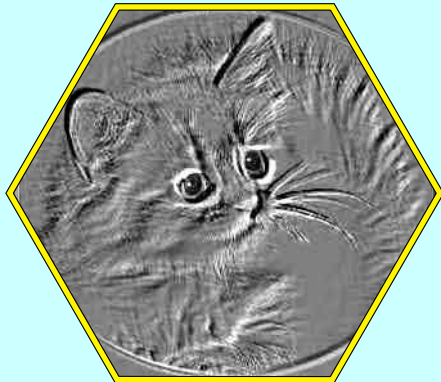

E.R.o'S. PEDIGREE

ZARANJO OF KIMBERLY'S CASTLE

Born : ca. 21-Feb-2006

Somali sorrel silver (SOM os) male

Data extracted from the [Electronic Register of Somalis (E.R.o'S.)](http://www.somali.asso.fr/eros/myped.php?509078), on 19-Jun-2010.
Interactive WEB Pedigree is at: <http://www.somali.asso.fr/eros/myped.php?509078>

CH.EUR.

25-Mar-2000 (CZ) ČSCH LO 14/0/SOM

NICK UTECHA

Somali sorrel silver (SOM os M)

GR.INT.CH.

CPKK 16/94/SOM

FRAFADI'S SILVER KONAN

Somali black/usual silver (SOM ns M)

30-Apr-1993 MU L93.SOM.025.3

GUINEU VAN DE MAS CATALAN

Somali fawn silver (SOM ps M)

CH.EUR.

21-Jun-1990 FE.L90.SO.022.2

FRAFADI'S SILVER AURORA

Somali black/usual silver (SOM ns F)

IC

ca. 01-Oct-1995 (CZ) ČPKK 40/95/SOM

LINDA'S MALÉ STRANY

Somali sorrel (SOM o F)

CH.EUR.

08-Sep-1989 DEKZV 148870

BLUE IDEFIX VON HARMONIE

Somali blue (SOM a M)

CH.

ca. 01-Jan-1993

QUINTANA SABYA

Somali ruddy/usual (SOM n F)

EURO.CH.

14-Jun-2002 CZ CSCH LO 12/2/SOM

TIBOR SILVER UTECHA

Somali black/usual silver (SOM ns M)

GIP/CH.

12-Jan-1997 FD LO 88567

MIKKELINES ISTARI IFF

Somali black/usual silver (SOM ns M)

Sire

07-Apr-2001 CSC LO 11/1/SOM

BALEA SOMALI

Somali black/usual silver (SOM ns F)

EUR.CH

01-Jan-2000 (CZ) ČSCH LO 22/0/SOM

BIJETO'S BOREUS of Mikkeline

Somali black/usual silver (SOM ns M)

GIP/CH.

23-Feb-1997

PIOGATTA'S AMANDA

Somali black/usual silver (SOM ns F)

CH.INT. (FIFe)

21-Aug-1997 CPKK 34/97/SOM

TASIA SABYA

Somali black/usual silver (SOM ns F)

GR.INT.CH.

CPKK 16/94/SOM

FRAFADI'S SILVER KONAN

Somali black/usual silver (SOM ns M)

INT.CH.

CPKK 12/88/ABY

EILA SABYA

Abyssinian sorrel var. (ABY o var F)

E.R.o'S. No 509078
[Not an official number!]

NL.FE.L01.SOM.021.1

MOONSCHEA'S MOONLIGHT STORMWIND

Somali black/usual silver (SOM ns M)

19-Apr-1999 FE L99.SOM.008.1

JOHNNY-BOY VAN PESCADOR

Somali black/usual silver (SOM ns M)

CH.

07-Jul-2000 AAAF 9104

OSIRA OF KIMBERLY'S CASTLE

Somali black/usual silver (SOM ns F)

01-Apr-1995 FE L95.SO.005.1

MOONSCHEA'S AMAZING ADVENTURE

Somali sorrel silver (SOM os F)

GR.INT.CH.

15-Jan-1995 RvT 84.942

ELDORIA'S ROLLS ROYCE

Somali sorrel silver (SOM os M)

CH.

AAAF 8237

MELISSA OF KIMBERLY'S CASTLE

Somali black/usual silver (SOM ns F)

Dam

14-May-2004

VELVET SILVER OF KIMBERLY'S CASTLE

Somali sorrel silver (SOM os F)

GR.INT.CH.

15-Jan-1995 RvT 84.942

ELDORIA'S ROLLS ROYCE

Somali sorrel silver (SOM os M)

EUR.CH.

29-Jul-1993 RvT 076.572

PITLOCHRY'S CHEVALRIC HUNTER (or HUNTER)

Somali sorrel (SOM o M)

CH.

FE L92.SO.010.1

FREE SPIRIT CINNAMON ASPASIA

Somali sorrel silver (SOM os F)

CH.

07-Jul-2000 AAAF 9104

OSIRA OF KIMBERLY'S CASTLE

Somali black/usual silver (SOM ns F)

GREUR.CH.

22-Jun-1993 KVL 93-237-1110-0

ASSUAN OF KIMBERLY'S CASTLE

Somali ruddy/usual (SOM n M)

CH.

AAAF 8237

MELISSA OF KIMBERLY'S CASTLE

Somali black/usual silver (SOM ns F)

INT.CH.

10-Jun-1996 LFD 088009

DUSHARA ELAINE SILVER

Somali black/usual silver (SOM ns F)